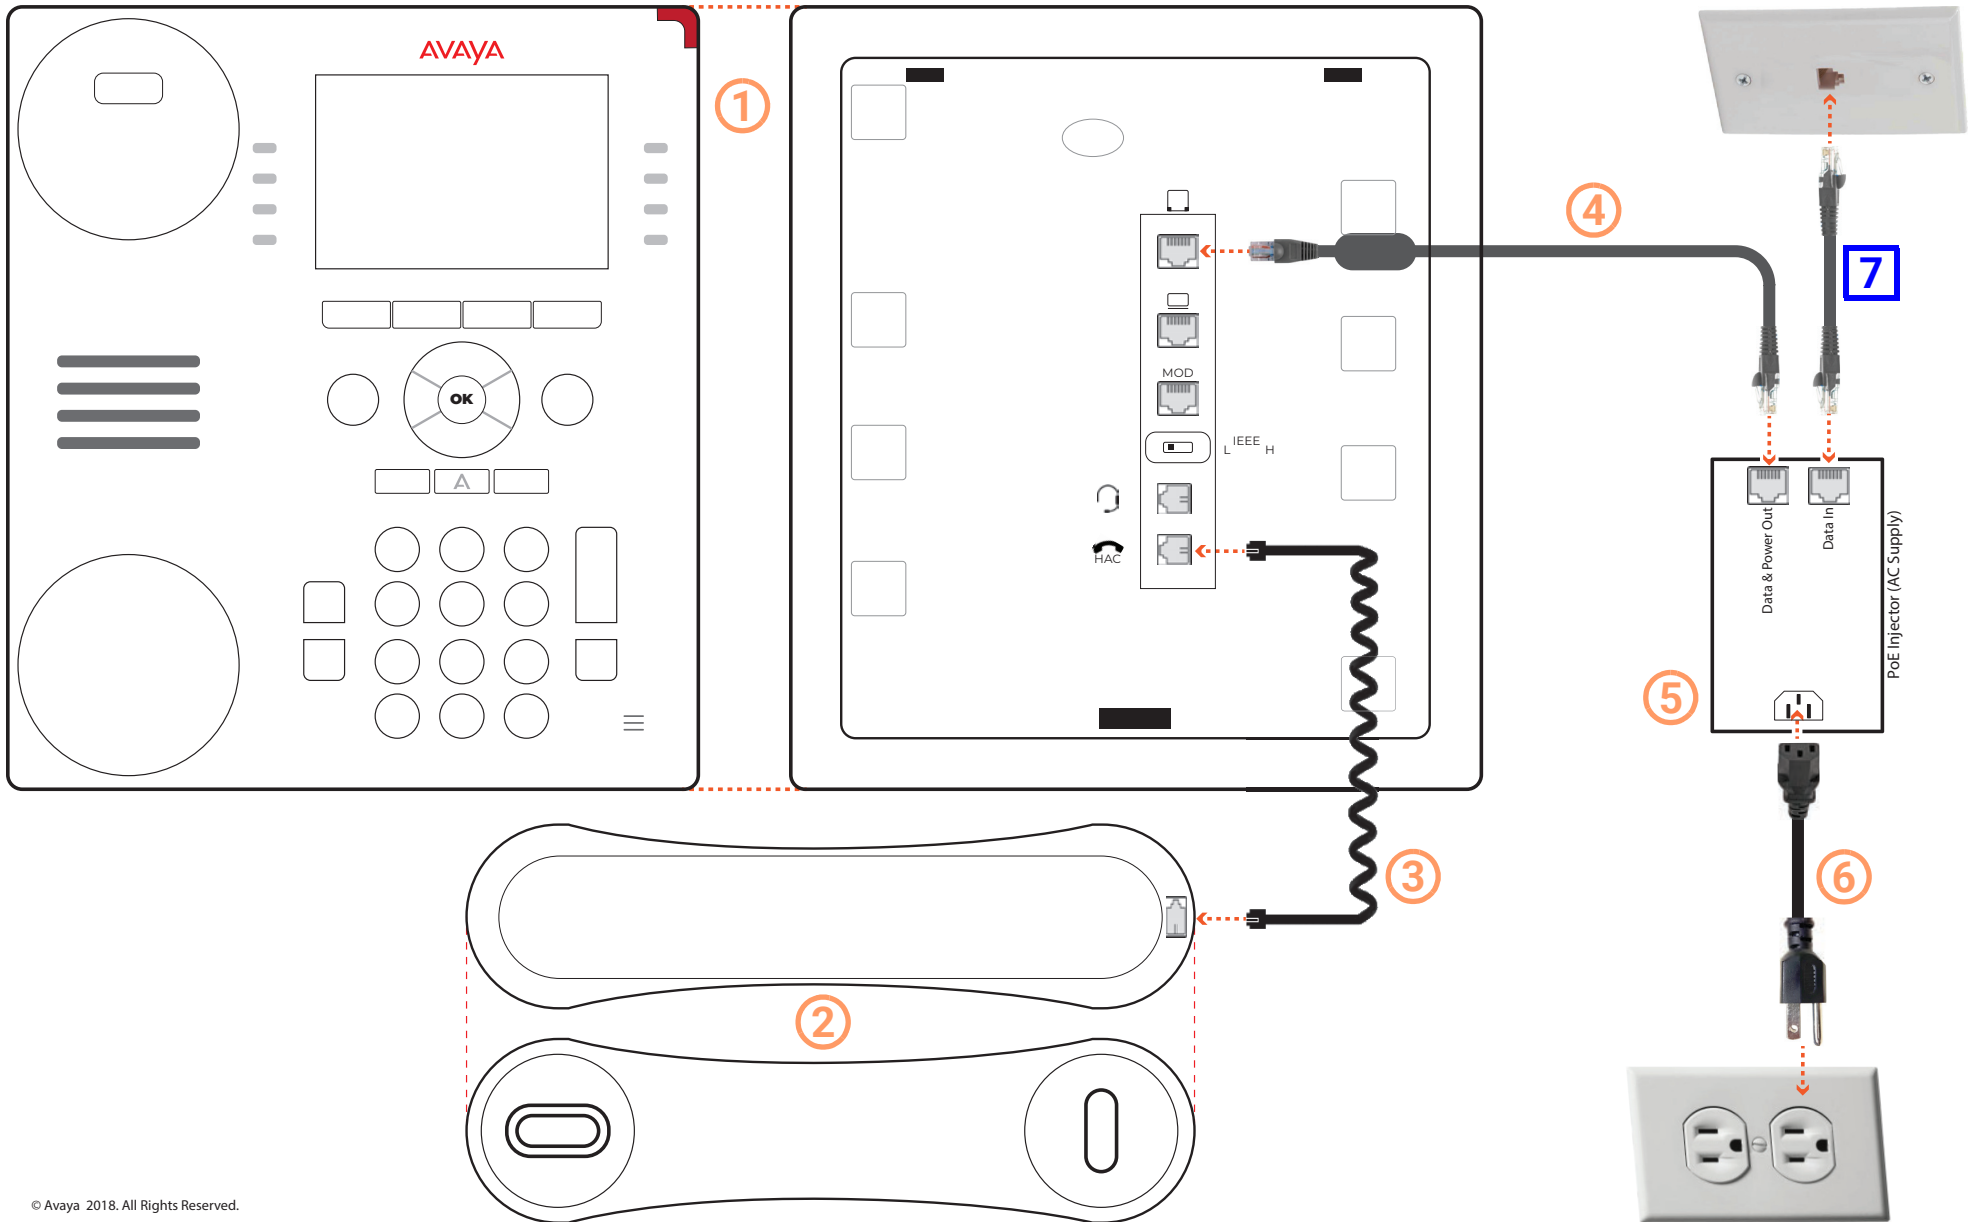

Hook it Up!

Avaya 9608

What's in the Box?

Avaya 9608

Deskphone

Handset

What you will need.
An Ethernet cable to connect the wall jack to the PoE Injector.

7

Telephone Cord

Phone Stand

Ethernet Cable
(with noise reducer)

PoE* Injector (AC Supply)

AC Cord for Injector

* Power Over Ethernet.