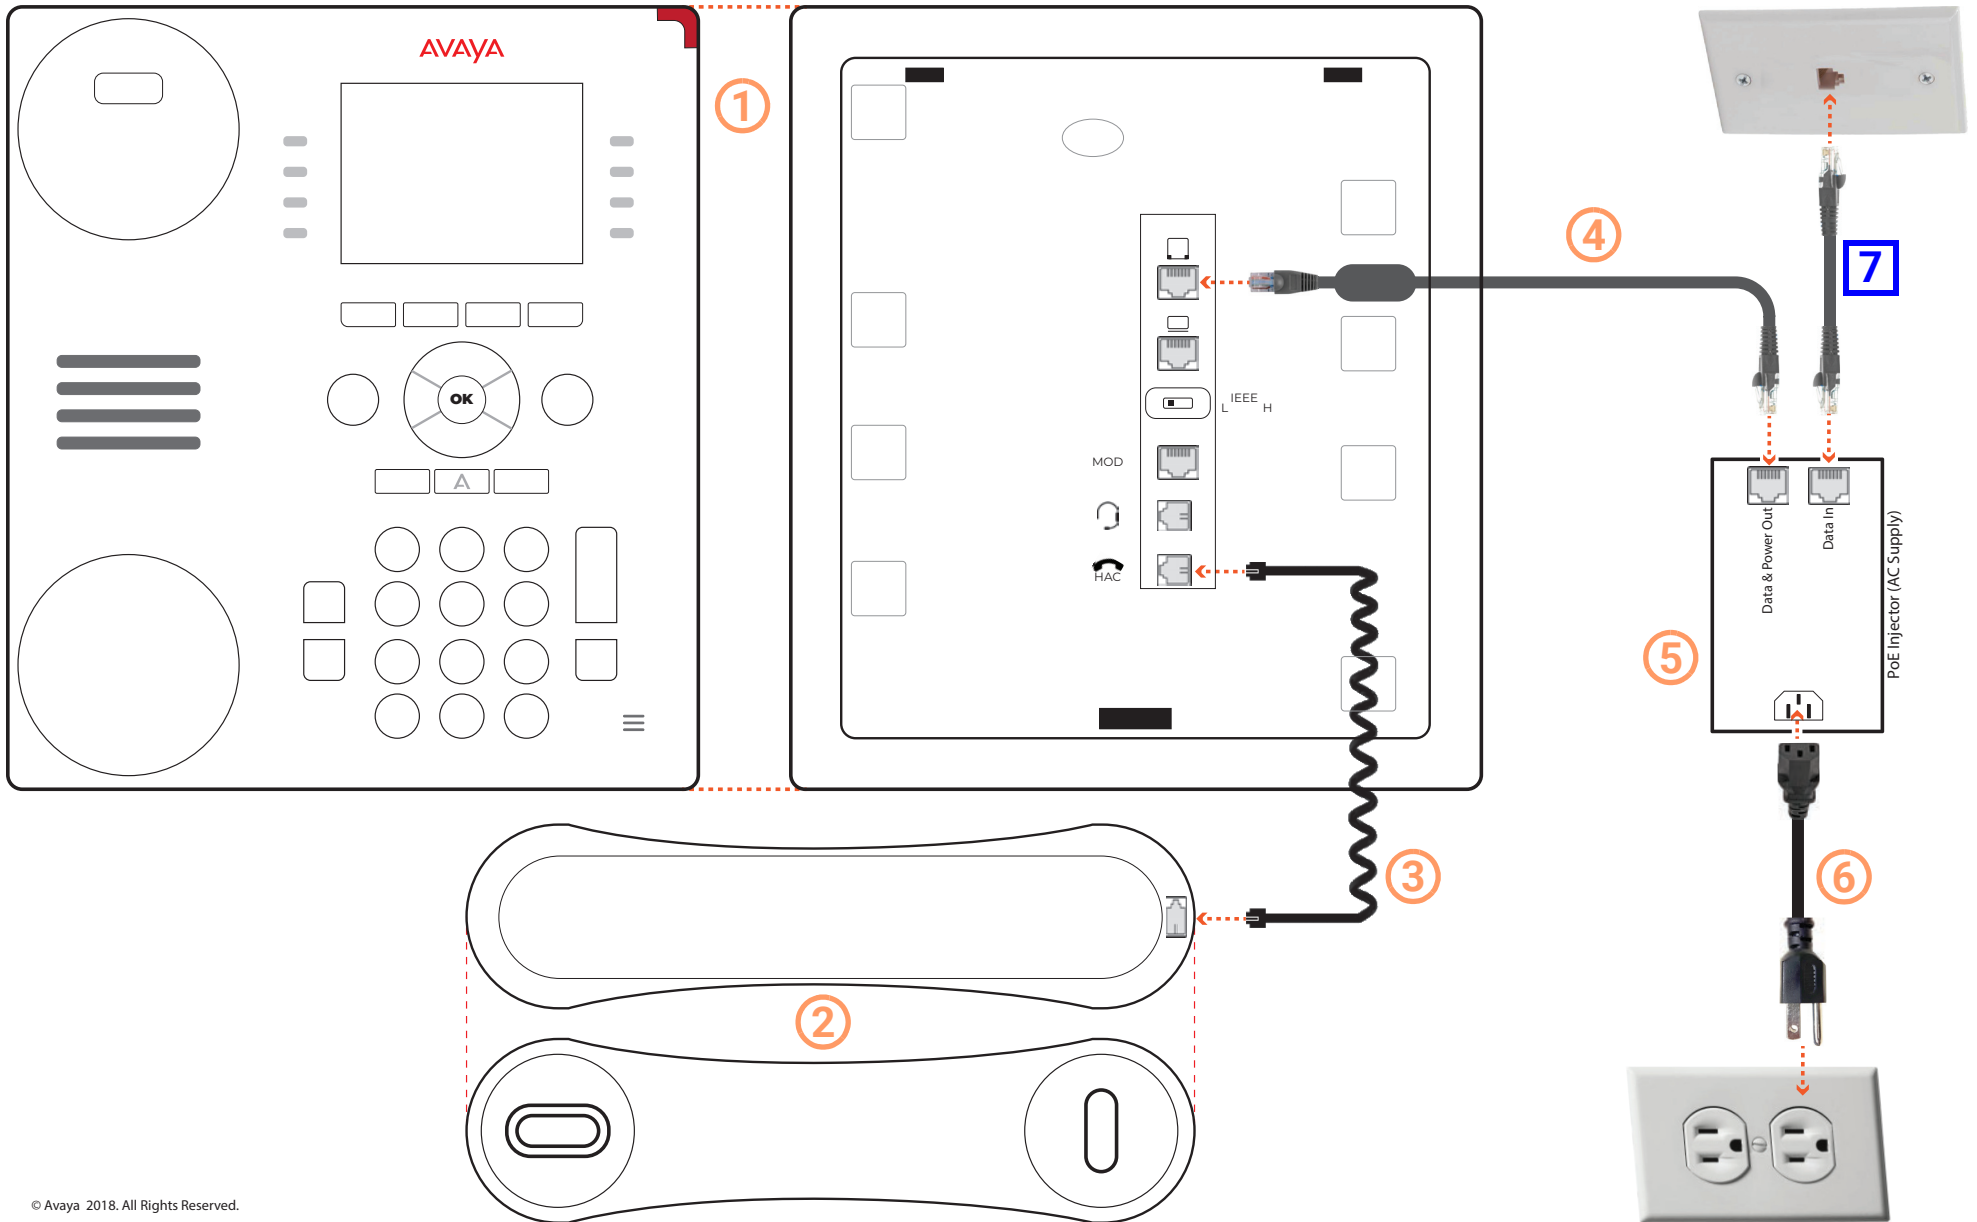

Hook it Up!

Avaya 9611

What's in the Box?

Avaya 9611

Deskphone

Handset

What you will need.
An Ethernet cable to connect the wall jack to the PoE Injector.

7

Telephone Cord

Phone Stand

Ethernet Cable
(with noise reducer)

PoE* Injector (AC Supply)

5

AC Cord for Injector

6

* Power Over Ethernet.