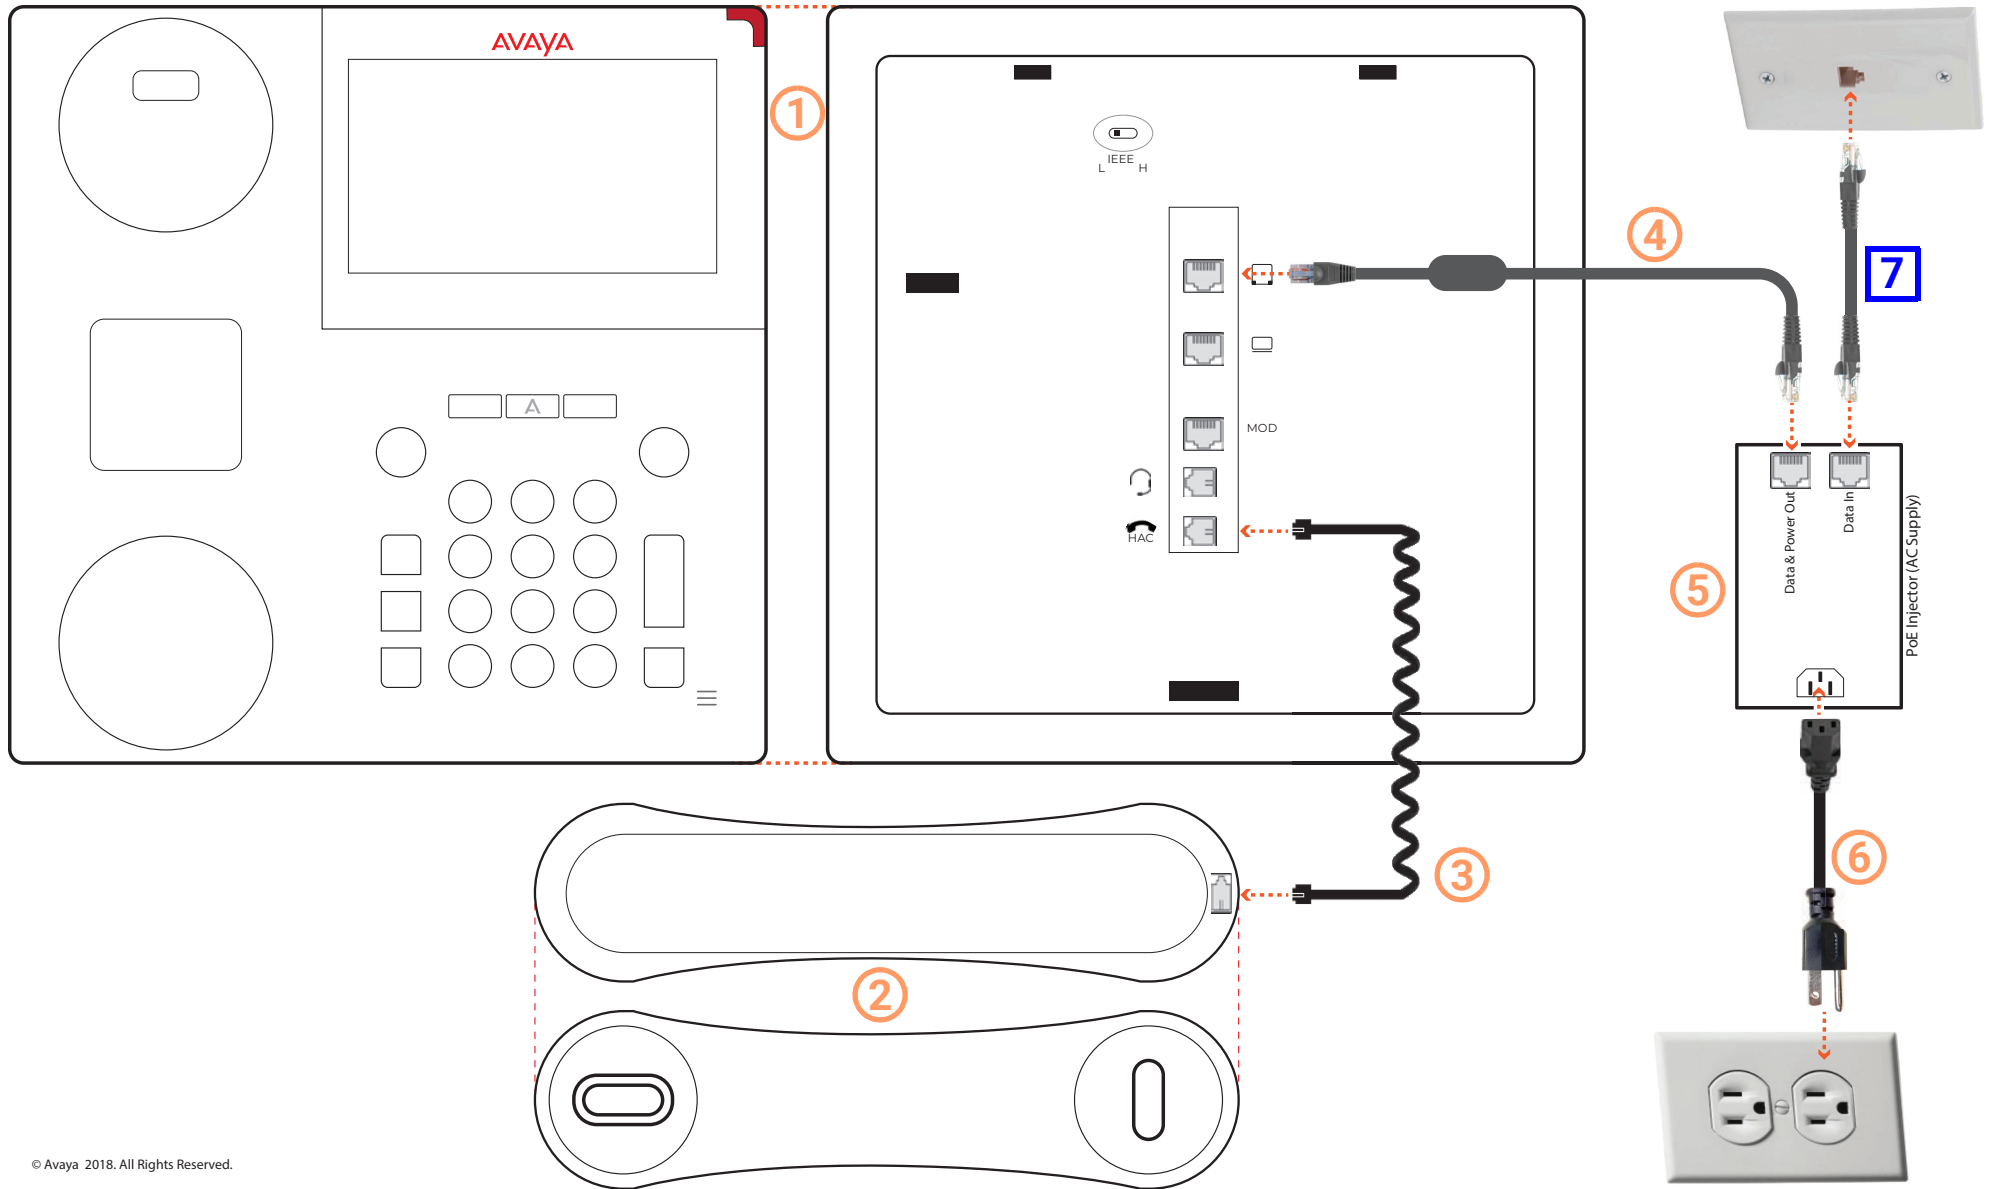

Hook it Up!

Avaya 9641

What's in the Box?

Avaya 9641

Deskphone

Handset

What you will need.
An Ethernet cable to connect the wall jack to the PoE Injector.

7

Telephone Cord

Phone Stand

Ethernet Cable
(with noise reducer)

PoE* Injector (AC Supply)

5

AC Cord for Injector

6

* Power Over Ethernet.