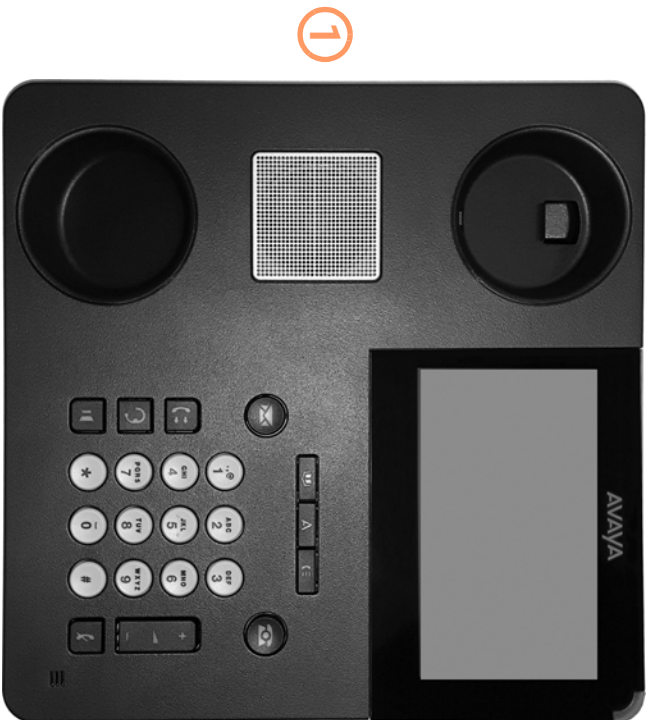

Hook it Up!

Avaya 9641

What's in the Box?

Avaya 9641

Deskphone

Handset

What you will need.
An Ethernet cable to connect the wall jack to the PoE Injector.

7

Telephone Cord

Phone Stand

Ethernet Cable
(with noise reducer)

PoE* Injector (AC Supply)

5

AC Cord for Injector

6

* Power Over Ethernet.